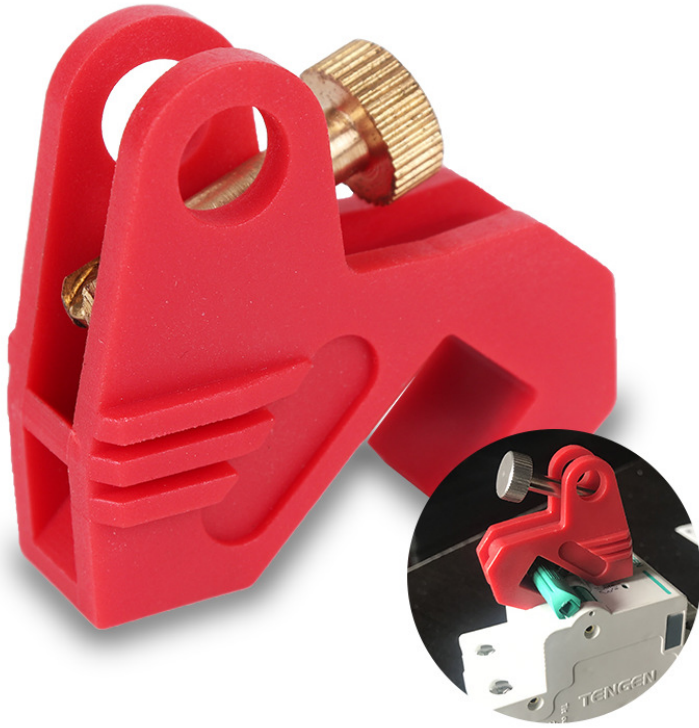

UNIVERSAL CIRCUIT BREAKER LOCKOUT

Product Code: LM-UCBL

Model: Universal Circuit Breaker Lockout

Universal circuit breaker lockout is made of durable impact-modified nylon and is compatible with most single & multiple pole breakers. Simply tighten the screw to clamp lockout securely, then insert lock to prevent screw from being loosened.